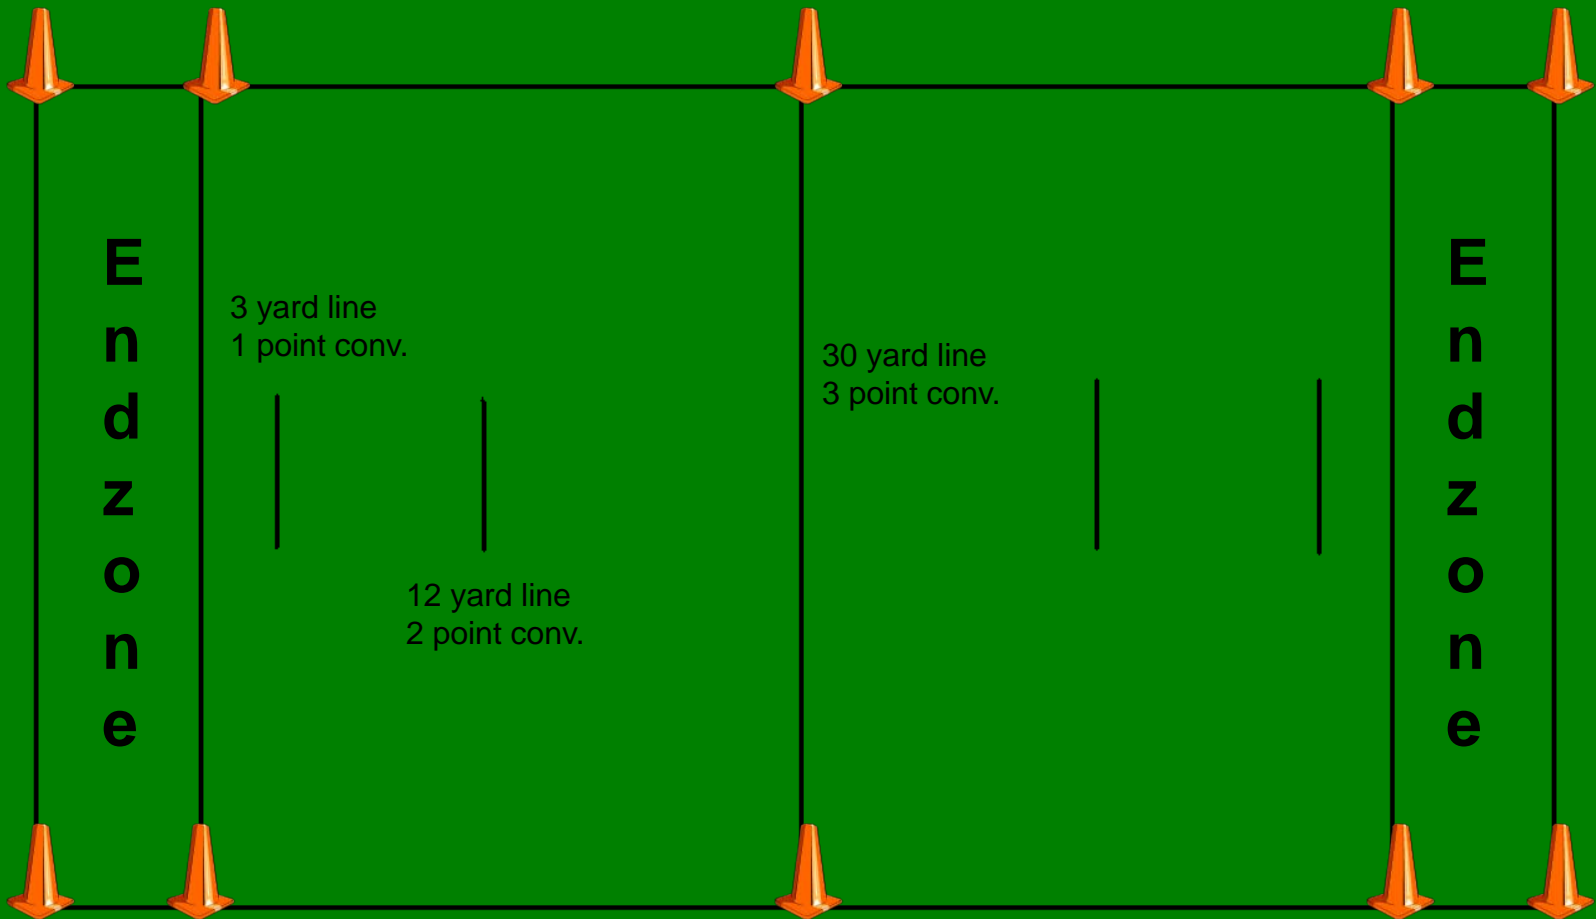

Football Officials

Field of Play

Football Positioning

Notable Rules

- Overtime
 - Interceptions in overtime can be returned for a touchdown
- Conversions after a touchdown
 - Interception can be returned for the amount of points the conversion was originally worth
 - If time has expired and conversion try will not effect the outcome of the game, try will not be attempted.