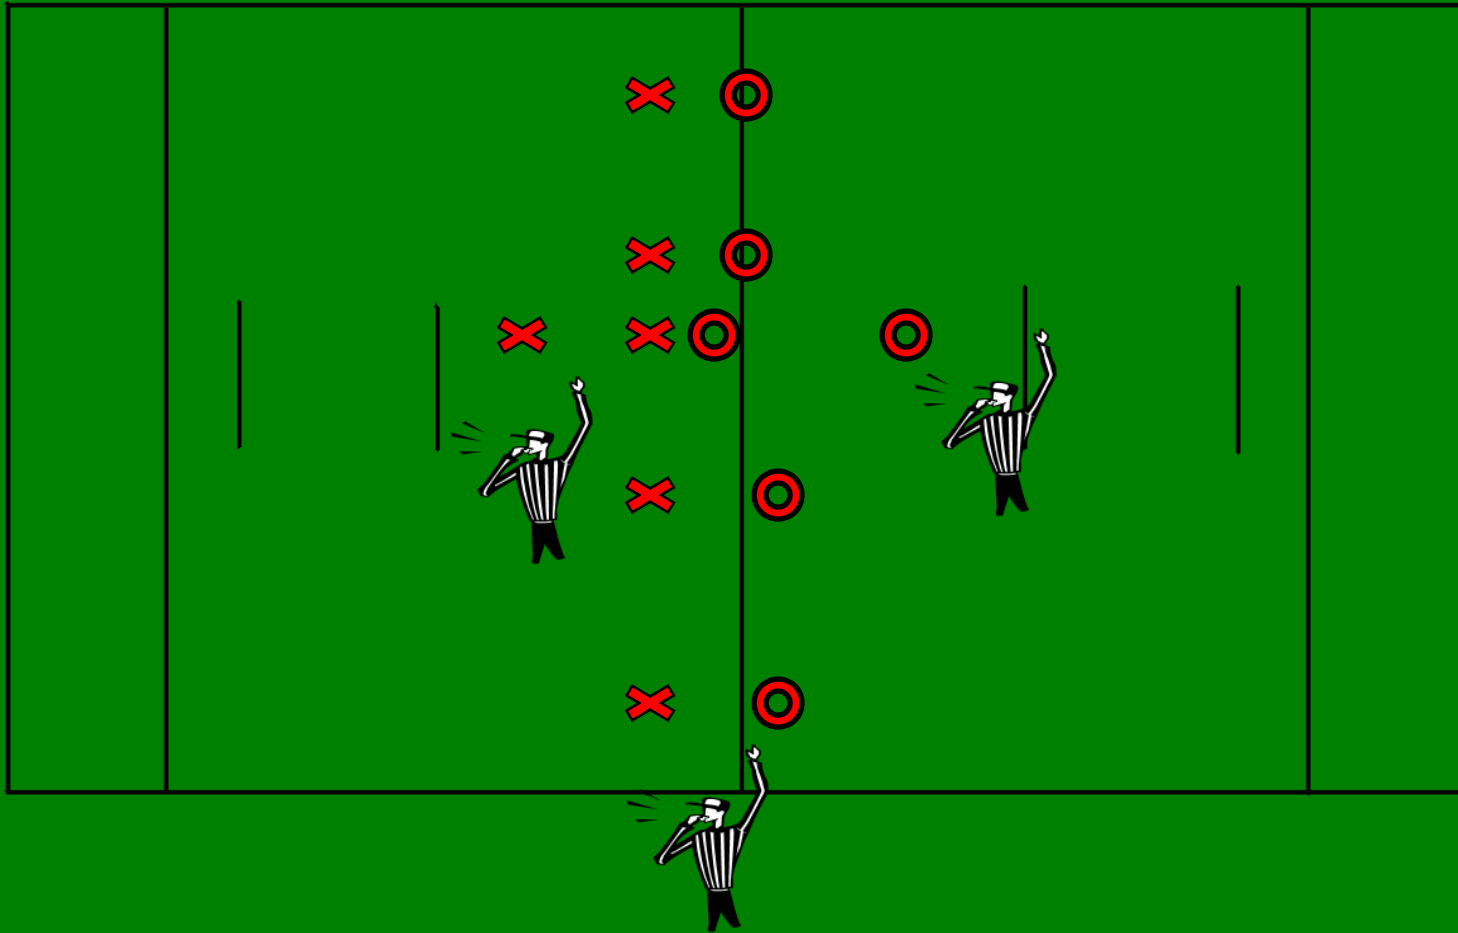

Football Officials

Field of Play

Football Positioning

Notable Rules

- Overtime
 - Interceptions in overtime can be returned for a touchdown
- Conversions after a touchdown
 - Interception can be returned for the amount of points the conversion was originally worth
 - If time has expired and conversion try will not effect the outcome of the game, try will not be attempted.

End of Game.
- Jewelry
 - No Jewelry of any kind. NO EXCEPTIONS!!

Timers