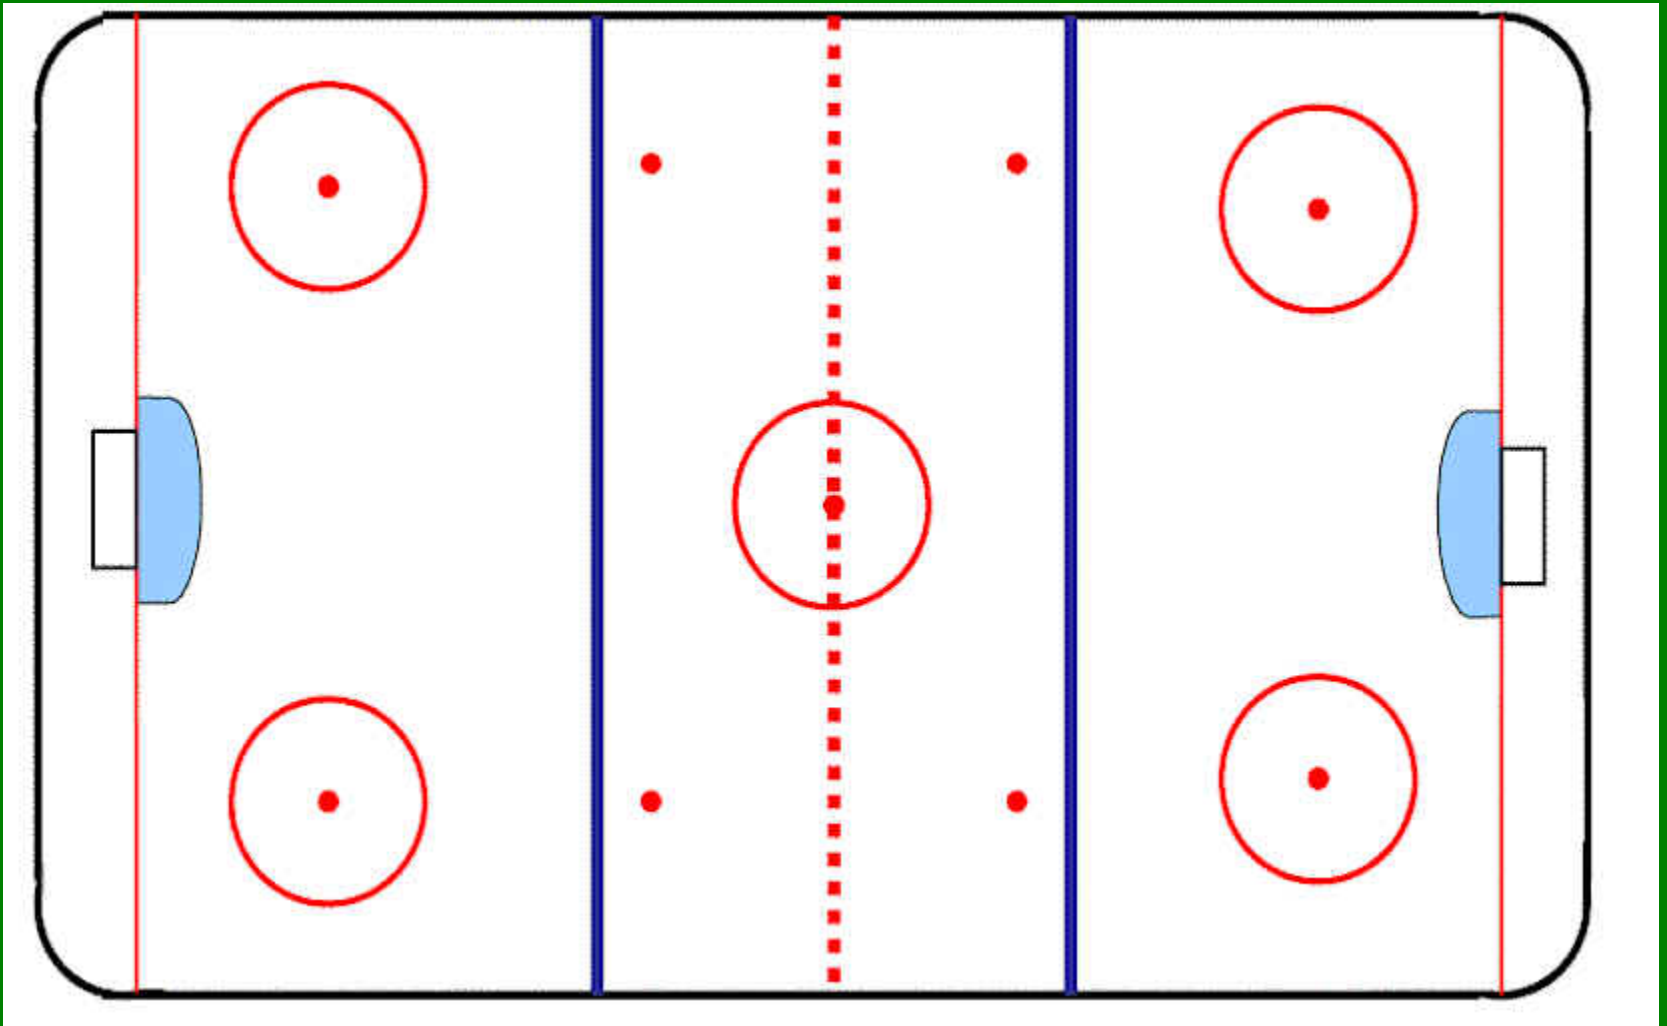

Broomball Officials

Ice sheet of Play

Notable Rules

- Players may wear hockey gloves.
- Players may not wear shin or knee pads
- Players are required to wear helmets with full face masks and chin straps.
- Goalies may not wear goalie pads or gloves.
- Goalies must hold their brooms at all times and may only throw the ball out laterally from the goal. If a goalie drops their stick, a penalty shot will be awarded.

Notable rules cont...

- Penalties
- http://www.youtube.com/results?search_query=hockey+penalties&search_type=&aq=f
- New rule
- Hitting of the scoreboard or ceiling will result in a 2 minute penalty for that player. This penalty will not count towards the 2 penalty ejection rule.